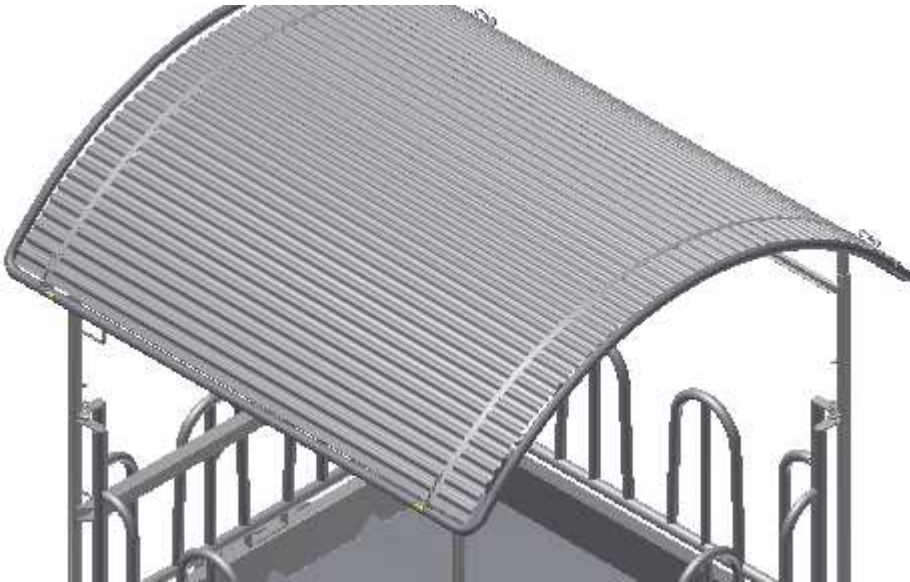

M10x25
M10

8

SIDE INSTALLATION

M12x50
M12 SCREW CAP

BOLT AND CHAIN

8 PCS M12x50
8 PCS M12 SCREW CAP
8 PCS BOLT AND CHAIN

5

REINFORCEMENT INSTALLATION

6

BOW COLLECTORS INSTALLATION

7

ROOF INSTALLATION

M8x60
M8
Base

- 2 PCS HOOKS M8 + BASE
- 2 PCS M8X60
- 2 PCS M10x25
- 2 PCS M10

M10x25
M10

**TRANSPORT
FEEDING RACK**