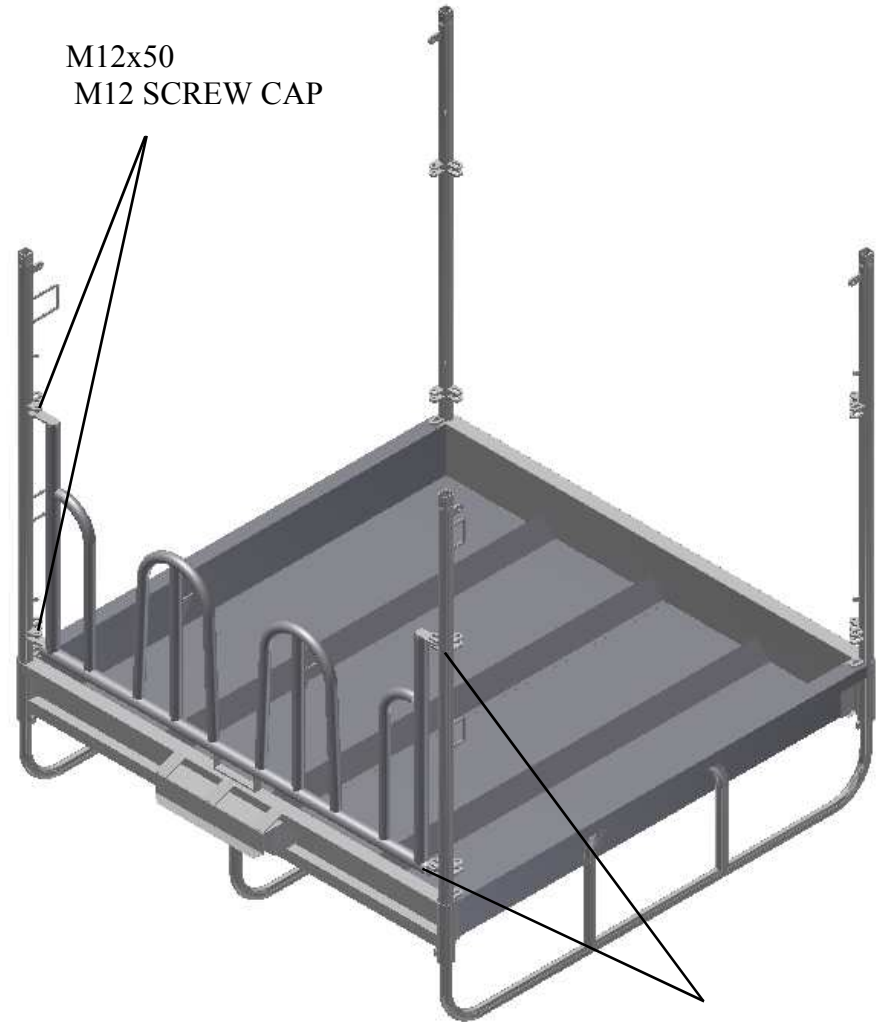

POSTS INSTALLATION

4

INSTALLATION INSTRUCTIONS Feeding rack M4/12

1

BOBS INSTALLATION

M10X25
M10

6 PCS M10x25
6 PCS M10 SCREW CAP

2

POSTS INSTALLATION

M12X25
M12

M12X25
M12

2 PCS M12x25
2 PCS M12 SCREW CAP

3

ROOF INSTALLATION

M8x60
M8
Base

2 PCS BELT
2 PCS HOOKS M8 + BASE
2 PCS M8X60
2 PCS M10x25
2 PCS M10

M10x25
M10

8

SIDE INSTALLATION

M12x50
M12 SCREW CAP

BOLT AND CHAIN

8 PCS M12x50
8 PCS M12 SCREW CAP
8 PCS BOLT AND CHAIN

5

REINFORCEMENT INSTALLATION

6

BOW COLLECTORS INSTALLATION

7

ROOF INSTALLATION

M8x60
M8
Base

- 2 PCS HOOKS M8 + BASE
- 2 PCS M8X60
- 2 PCS M10x25
- 2 PCS M10

M10x25
M10

**TRANSPORT
FEEDING RACK**