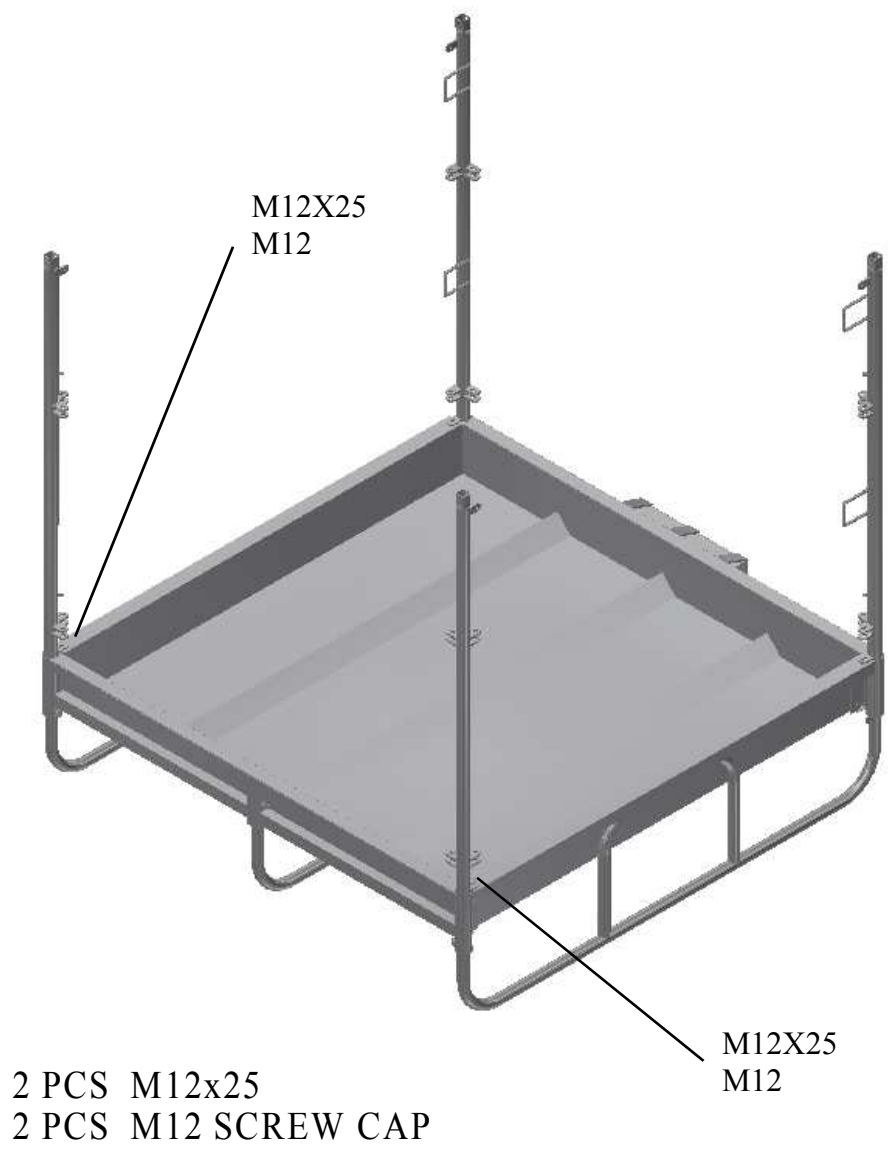

POSTS INSTALLATION

4

INSTALLATION INSTRUCTIONS Feeding rack M4/12

1

BOBS INSTALLATION

M10X25
M10

6 PCS M10x25
6 PCS M10 SCREW CAP

2

POSTS INSTALLATION

M12X25
M12

M12X25
M12

2 PCS M12x25
2 PCS M12 SCREW CAP

3

ROOF INSTALLATION

M8x60
M8
Base

2 PCS BELT
2 PCS HOOKS M8 + BASE
2 PCS M8X60
2 PCS M10x25
2 PCS M10

M10x25
M10

8

SIDE INSTALLATION

M12x50
M12 SCREW CAP

BOLT AND CHAIN

8 PCS M12x50
8 PCS M12 SCREW CAP
8 PCS BOLT AND CHAIN

5

REINFORCEMENT INSTALLATION