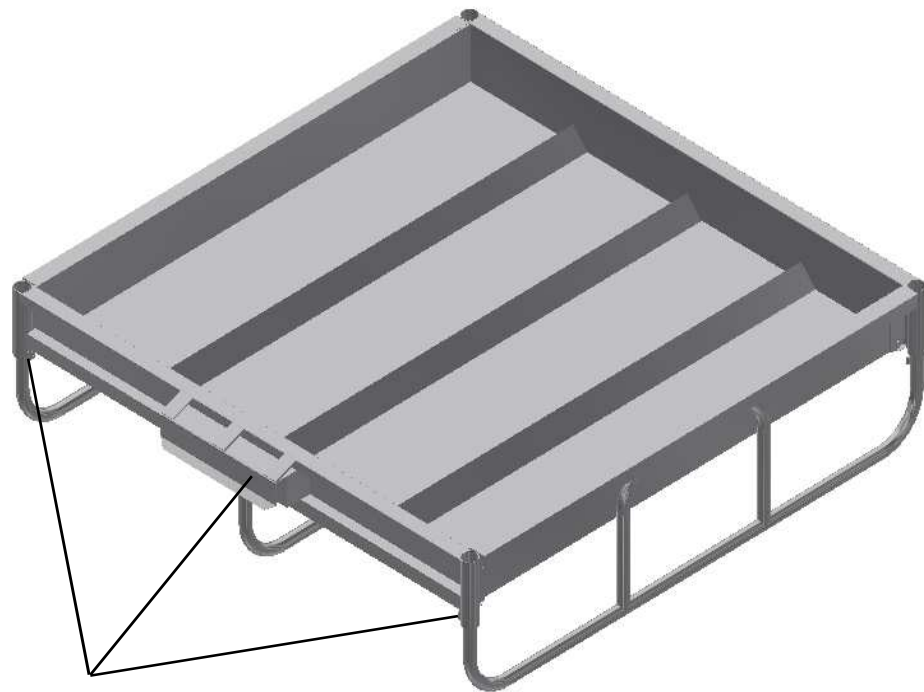

POSTS INSTALLATION

4

INSTALLATION INSTRUCTIONS Feeding rack M4/12

1

BOBS INSTALLATION

M10X25
M10

6 PCS M10x25
6 PCS M10 SCREW CAP

2

POSTS INSTALLATION

M12X25
M12

M12X25
M12

2 PCS M12x25
2 PCS M12 SCREW CAP

3

ROOF INSTALLATION

M8x60
M8
Base

2 PCS BELT
2 PCS HOOKS M8 + BASE
2 PCS M8X60
2 PCS M10x25
2 PCS M10

M10x25
M10

8

SIDE INSTALLATION

M12x50
M12 SCREW CAP

BOLT AND CHAIN

8 PCS M12x50
8 PCS M12 SCREW CAP
8 PCS BOLT AND CHAIN

5

REINFORCEMENT INSTALLATION