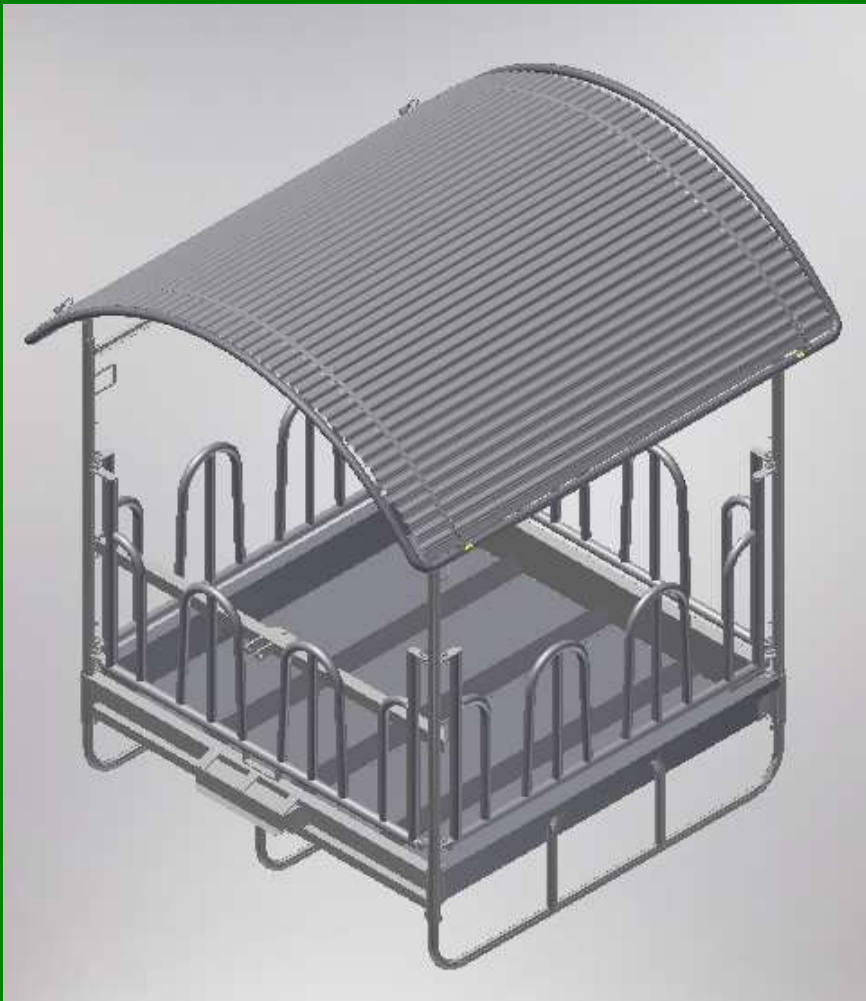

POSTS INSTALLATION

4

INSTALLATION INSTRUCTIONS Feeding rack M4/12

1

BOBS INSTALLATION

M10X25
M10

6 PCS M10x25
6 PCS M10 SCREW CAP

2

POSTS INSTALLATION

M12X25
M12

M12X25
M12

2 PCS M12x25
2 PCS M12 SCREW CAP

3

ROOF INSTALLATION

M8x60
M8
Base

2 PCS BELT
2 PCS HOOKS M8 + BASE
2 PCS M8X60
2 PCS M10x25
2 PCS M10

M10x25
M10

8

SIDE INSTALLATION

M12x50
M12 SCREW CAP

BOLT AND CHAIN

8 PCS M12x50
8 PCS M12 SCREW CAP
8 PCS BOLT AND CHAIN

5

REINFORCEMENT INSTALLATION