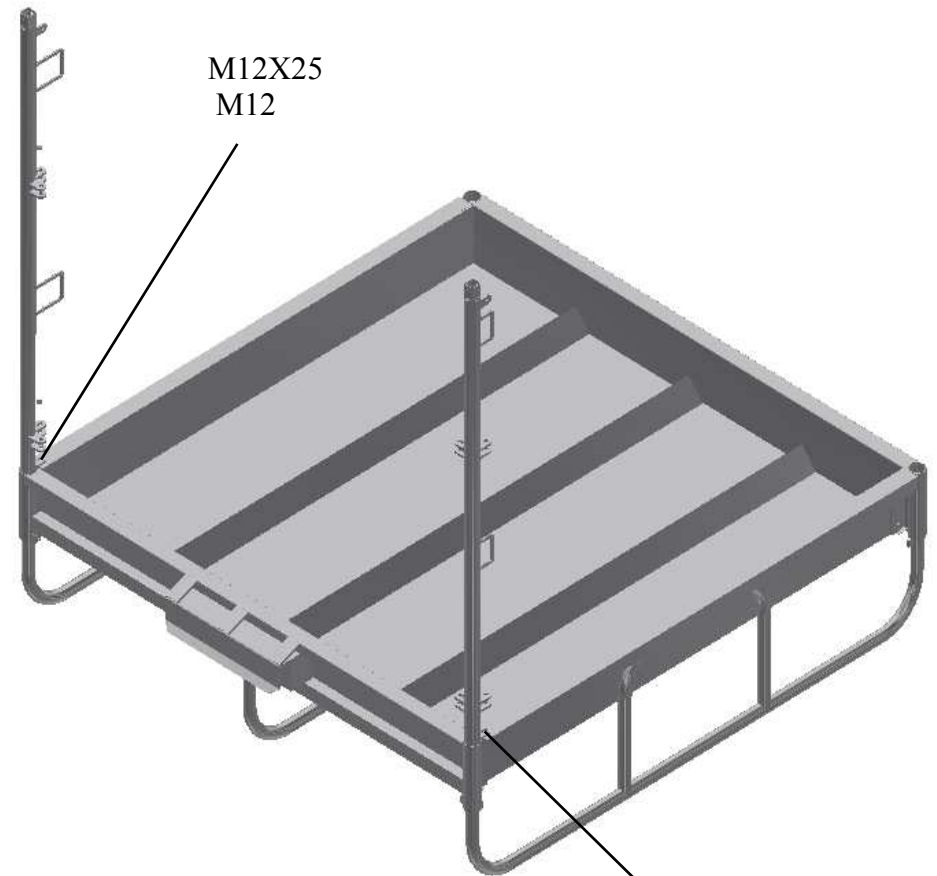

POSTS INSTALLATION

4

INSTALLATION INSTRUCTIONS Feeding rack M4/12

1

BOBS INSTALLATION

M10X25
M10

6 PCS M10x25
6 PCS M10 SCREW CAP

2

POSTS INSTALLATION

M12X25
M12

M12X25
M12

2 PCS M12x25
2 PCS M12 SCREW CAP

3

ROOF INSTALLATION

M8x60
M8
Base

2 PCS BELT
2 PCS HOOKS M8 + BASE
2 PCS M8X60
2 PCS M10x25
2 PCS M10

M10x25
M10

8

SIDE INSTALLATION

M12x50
M12 SCREW CAP

BOLT AND CHAIN

8 PCS M12x50
8 PCS M12 SCREW CAP
8 PCS BOLT AND CHAIN

5

REINFORCEMENT INSTALLATION