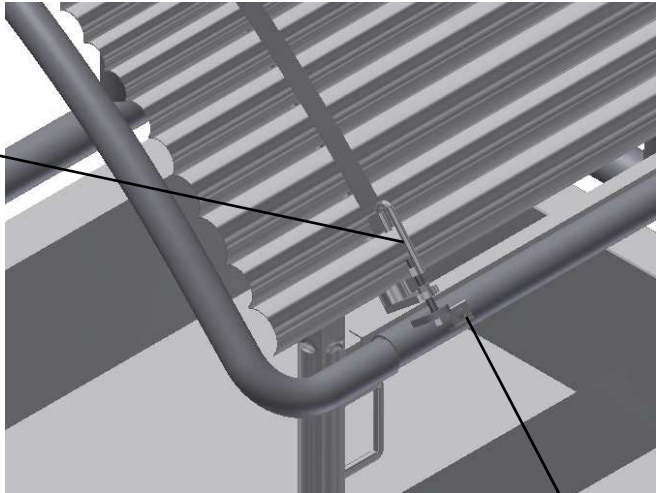

M10x25
M10

8

SIDE INSTALLATION

M12x50
M12 SCREW CAP

BOLT AND CHAIN

8 PCS M12x50
8 PCS M12 SCREW CAP
8 PCS BOLT AND CHAIN

5

REINFORCEMENT INSTALLATION

6

BOW COLLECTORS INSTALLATION

7

ROOF INSTALLATION

M8x60
M8
Base

- 2 PCS HOOKS M8 + BASE
- 2 PCS M8X60
- 2 PCS M10x25
- 2 PCS M10

M10x25
M10

**TRANSPORT
FEEDING RACK**

2 PCS M10X30 + BASE
2 PCS M10

M10x30
M10
BASE M1

10