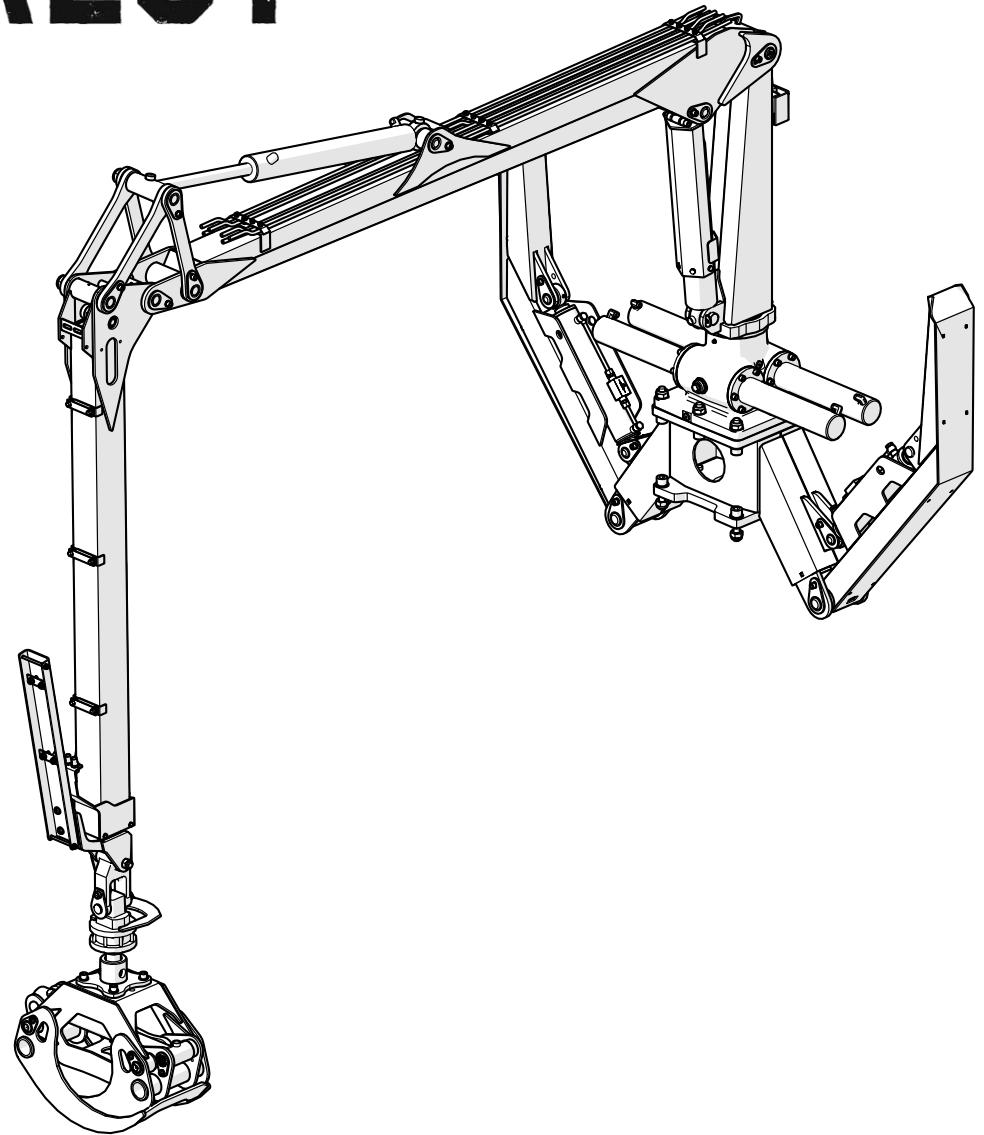

FARM I FOREST

SPARE PARTS

FORESTRY CRANE

CR37

V1.0-27.08.2022