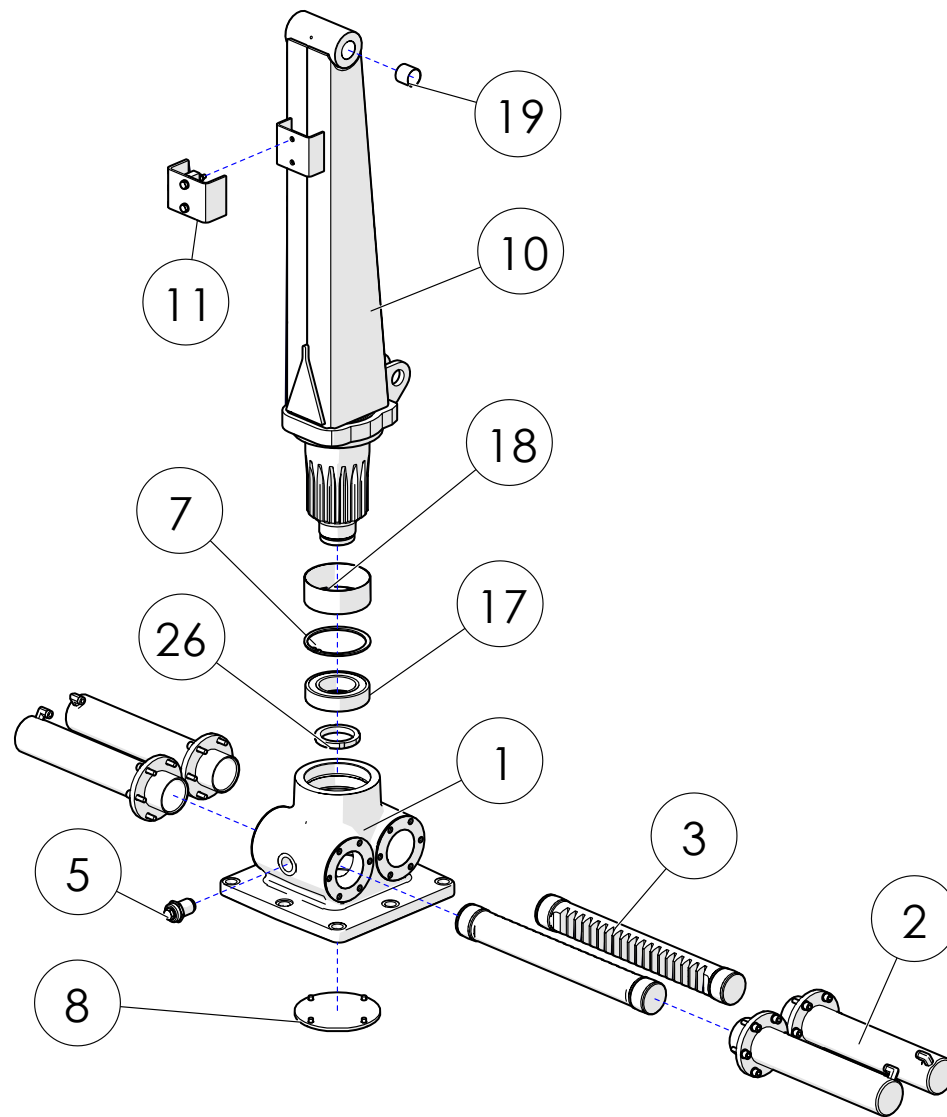

.....

Serial Number:

.....

View 1

CR37

FARMI FOREST

Pos.	Qty	Description	Part No.		Note
1	1	Cylinder cover	670.04.00.00C-KIT		
3	1	Slewing device and pillar	3-67.t.m.w.p-KIT		
4	1	Cylinder	sil.80-40-620-KIT		
6	1	Puller	CR37-PULLER-KIT		
9	1	Main boom	3-67.08.00.00B-KIT		Includes also position 25
10	3	Pipe clamp	680.00.00.15B-KIT		
11	1	Extension boom	3-65.02.00.00.00		
12	6	Main boom pipe	CR37-PIPE-KIT		
14	1	Slotted pin	SA-40-110-KIT		
15	1	Pin	TK-40-192-KIT		
16	2	Pin	TK-40-228-KIT		
17	1	Pin	TK-40-178-KIT		
18	2	Plain pin	T-40-170-KIT		
19	1	Pin	TK-40-209-KIT		
24	2	Upper joint wear parts	CR37-UP-JOINT-KIT		Distace washer and bronze bushings
25	1	Bronze bushing kit	FB0924040-KIT		
26	1	Link without brakes	70443-0B		
27	1	Rotator	RG_30		
47	1	Cylinder	sil. 95 -50-465	sil. 90 -50-465	Depends on model

*Spare part number for **single brake link is 70443-1B** and for **double brake link is 70443-2B**

Cylinder	Bronze bushing		Seal kit	
	Part No.	Qty.	Part No.	Qty.
sil.80-40-620	FB0924040-2-KIT	1	80/40COMBO	1
sil. 90 -50-465	*	*	KJ1089K	1
sil. 95 -50-465	*	*	BHC95/50	1

Cylinder	Bronze bushing		Seal kit	
	Part No.	Qty.	Part No.	Qty.
sil.40-28-1500	*	*	BHC40/28	1

Pos.	Qty.	Description	Part No.	Note
1	1	Slewing housing	680.00.01TB	
2	4	Hollow	470.00.00.02B-KIT	
3	2	Gear rack	470.00.00.05-KIT	
5	2	Support bolt	700.00.00.07-KIT	
7	1	Retaining ring	D150x4.0_DIN472	
8	1	Cover	700.00.00.09C-KIT	
10	1	Pillar	3-67.04.00.00C	
11	1	Hose clamp	695.00.00.05B-KIT	
17	1	Spherical roller bearing	22217E	
18	1	Bronze bushing	FB09215060	
19	1	Bronze bushing kit	FB0924040-2-KIT	
26	1	Axle nut	M80x2_DIN981	