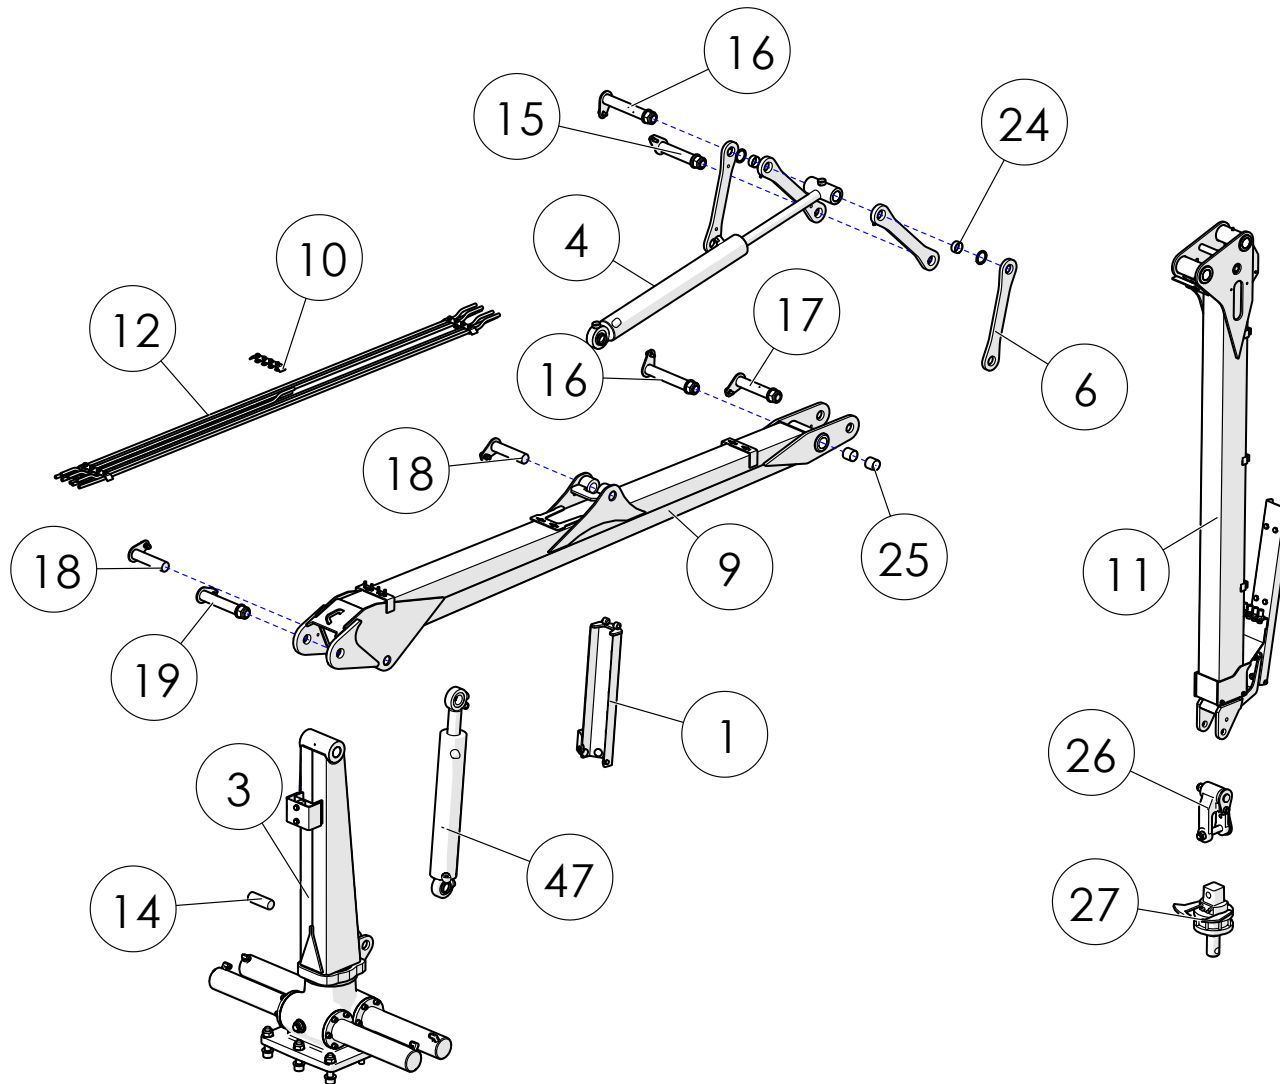

.....

Serial Number:

.....

View 1

CR37

FARMI FOREST

Pos.	Qty	Description	Part No.		Note
1	1	Cylinder cover	670.04.00.00C-KIT		
3	1	Slewing device and pillar	3-67.t.m.w.p-KIT		
4	1	Cylinder	sil.80-40-620-KIT		
6	1	Puller	CR37-PULLER-KIT		
9	1	Main boom	3-67.08.00.00B-KIT		Includes also position 25
10	3	Pipe clamp	680.00.00.15B-KIT		
11	1	Extension boom	3-65.02.00.00.00		
12	6	Main boom pipe	CR37-PIPE-KIT		
14	1	Slotted pin	SA-40-110-KIT		
15	1	Pin	TK-40-192-KIT		
16	2	Pin	TK-40-228-KIT		
17	1	Pin	TK-40-178-KIT		
18	2	Plain pin	T-40-170-KIT		
19	1	Pin	TK-40-209-KIT		
24	2	Upper joint wear parts	CR37-UP-JOINT-KIT		Distace washer and bronze bushings
25	1	Bronze bushing kit	FB0924040-KIT		
26	1	Link without brakes	70443-0B		
27	1	Rotator	RG_30		
47	1	Cylinder	sil. 95 -50-465	sil. 90 -50-465	Depends on model

*Spare part number for **single brake link is 70443-1B** and for **double brake link is 70443-2B**

Cylinder	Bronze bushing		Seal kit	
	Part No.	Qty.	Part No.	Qty.
sil.80-40-620	FB0924040-2-KIT	1	80/40COMBO	1
sil. 90 -50-465	*	*	KJ1089K	1
sil. 95 -50-465	*	*	BHC95/50	1

Cylinder	Bronze bushing		Seal kit	
	Part No.	Qty.	Part No.	Qty.
sil.40-28-1500	*	*	BHC40/28	1

Pos.	Qty.	Description	Part No.	Note
1	1	Slewing housing	680.00.01TB	
2	4	Hollow	470.00.00.02B-KIT	
3	2	Gear rack	470.00.00.05-KIT	
5	2	Support bolt	700.00.00.07-KIT	
7	1	Retaining ring	D150x4.0_DIN472	
8	1	Cover	700.00.00.09C-KIT	
10	1	Pillar	3-67.04.00.00C	
11	1	Hose clamp	695.00.00.05B-KIT	
17	1	Spherical roller bearing	22217E	
18	1	Bronze bushing	FB09215060	
19	1	Bronze bushing kit	FB0924040-2-KIT	
26	1	Axle nut	M80x2_DIN981	