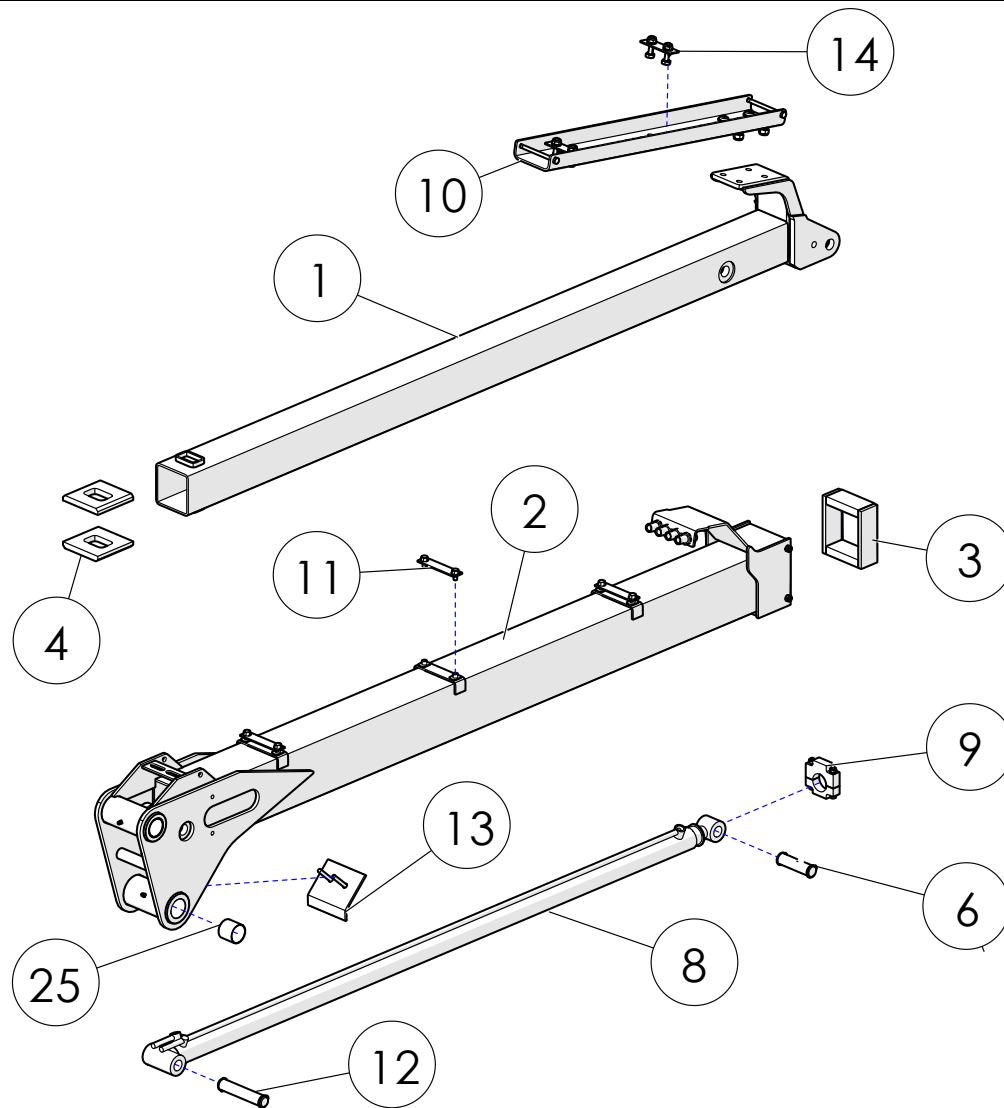

View 2

Extension boom 3-65.02.00.00.00

Pos.	Qty.	Description	Part No.	Note
1	1	Telescope	3-65.03.00.00	
2	1	Extension boom	3-65.02.00.00-KIT	Includes position 25
3	1	Extension boom slider kit	CR37-ES-KIT	
4	1	Telescope slider kit	CR37-TS-KIT	
6	1	Retaining ring pin	LR-25-91-KIT	
8	1	Cylinder	sil.40-28-1500	
9	1	Telescope cylinder support	670.00.00.04-KIT	
10	1	Hose gutter	810.00.00.11D-KIT	
11	3	Clamp	625.05.01.02-KIT	
12	1	Retaining ring pin	LR-25-124-KIT	
13	1	Hose retainer	670.03.00.02-KIT	
14	2	Hose clamp	700.00.00.19B-KIT	
25	1	Bronze bushing kit	FB0924040-4-KIT	

Cylinder	Bronze bushing		Seal kit	
	Part No.	Qty.	Part No.	Qty.
sil.40-28-1500	*	*	BHC40/28	1